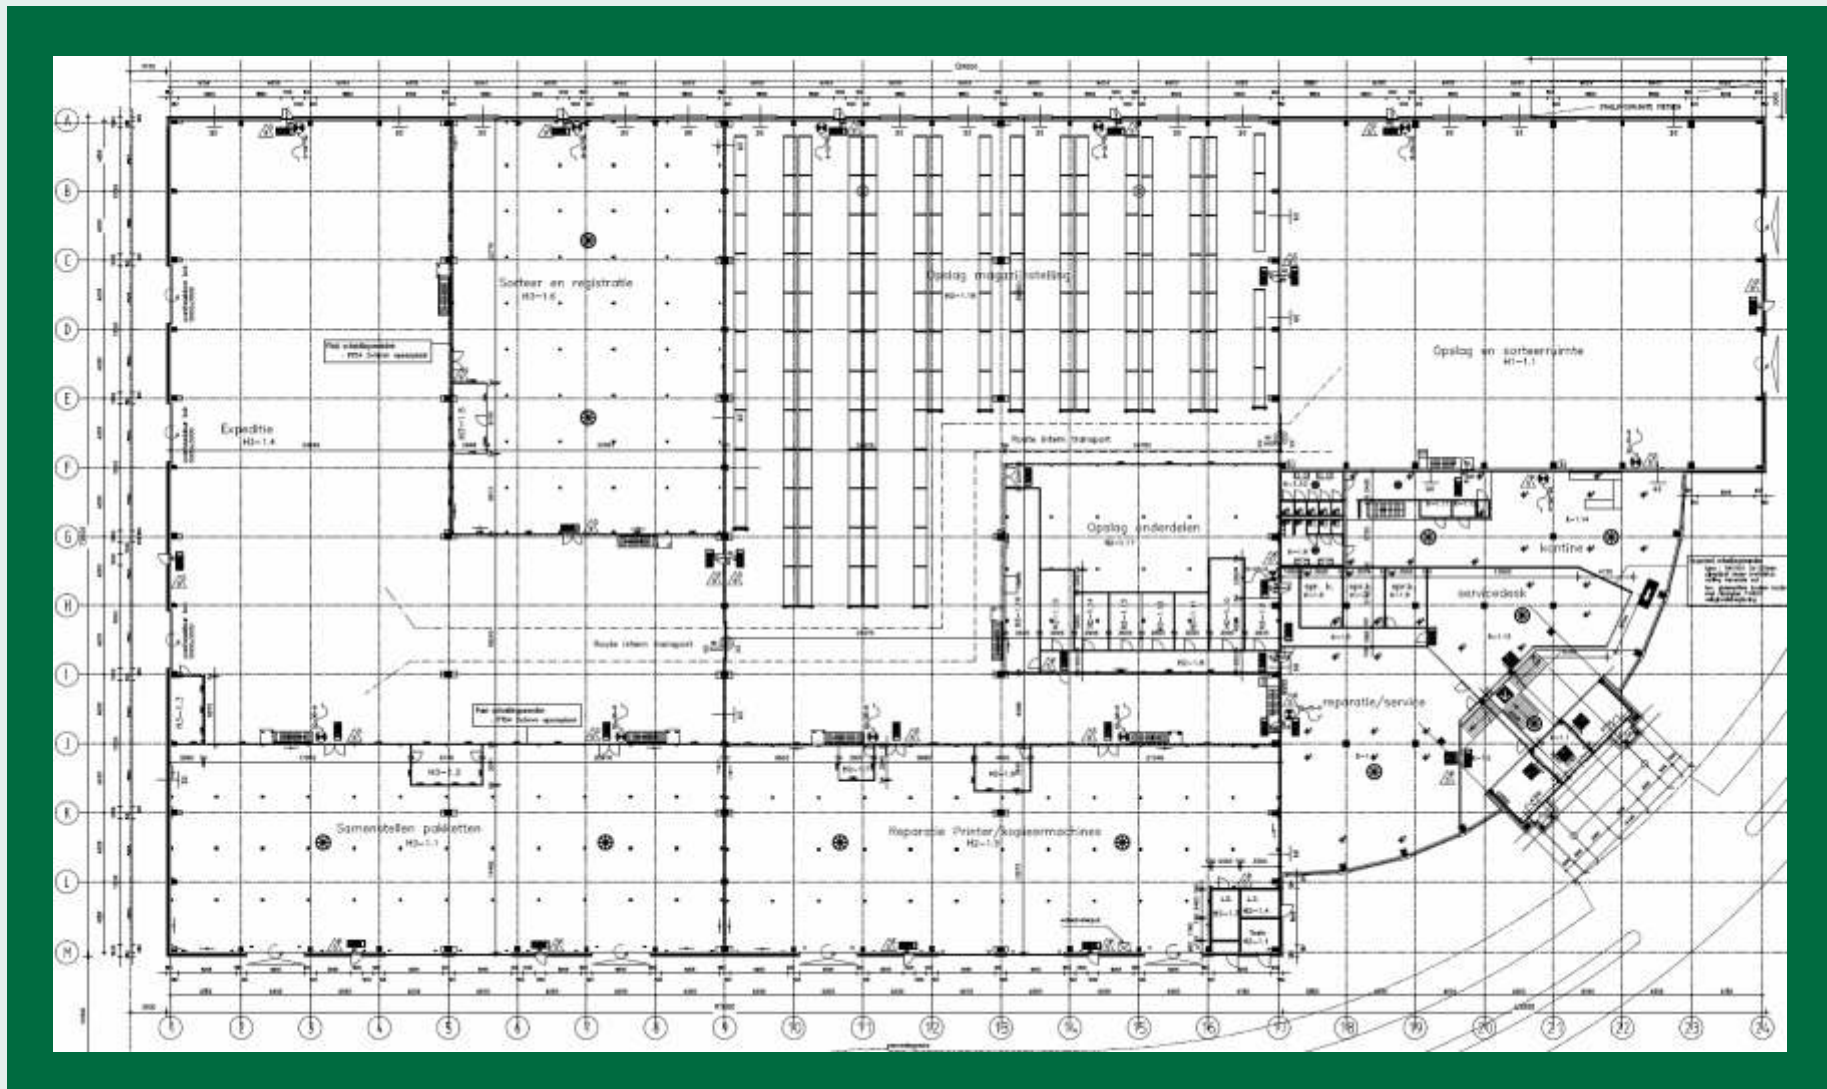

Roosendaal

Location

Industrial zone "Borchwerf I"

Aerial photograph

Gewenten 43, Industrial zone "Borchwerf I"

The building

Facades

The building

Ground floor

The building

Ground floor

The building

Second floor

The building

Office

The building

Office

The building

Parking deck and Advertisement tower

The building

Parking deck and Advertisement tower

The building

Area	Surface area
Offices + Canteen + Reception + Service desk.....	1.980 m ²
Operational floor space: Hall 1 + 2 + 3.....	8.260 m ²
Operational floor space: Hall 2 + 3 Entresol.....	3.024 m ²
Operational floor space: Hall 4 Loading and unloading hall.....	1.000 m ²
Operational floor space: Hall 4 Entresol.....	950 m ²
Outside terrain for guest parking of approx. 50 cars.....	1.600 m ²
Parking deck for approx. 150 cars.....	3.000 m ²
Total surface area	19.814 m²

For a more detailed specification of the surface area refer to www.peetersverhuur.nl/en_hetpand_downloads.html

Specification surface area

The building

The building is equipped with (a.o.):

- Representative entrance.
- Fully furnished office with air-conditioning.
- Large canteen with kitchen.
- Operational space with
 - ventilation and heating system
 - extensive electrical facilities
 - automatic overhead doors.
 - data communication network
- Advertisement tower mast