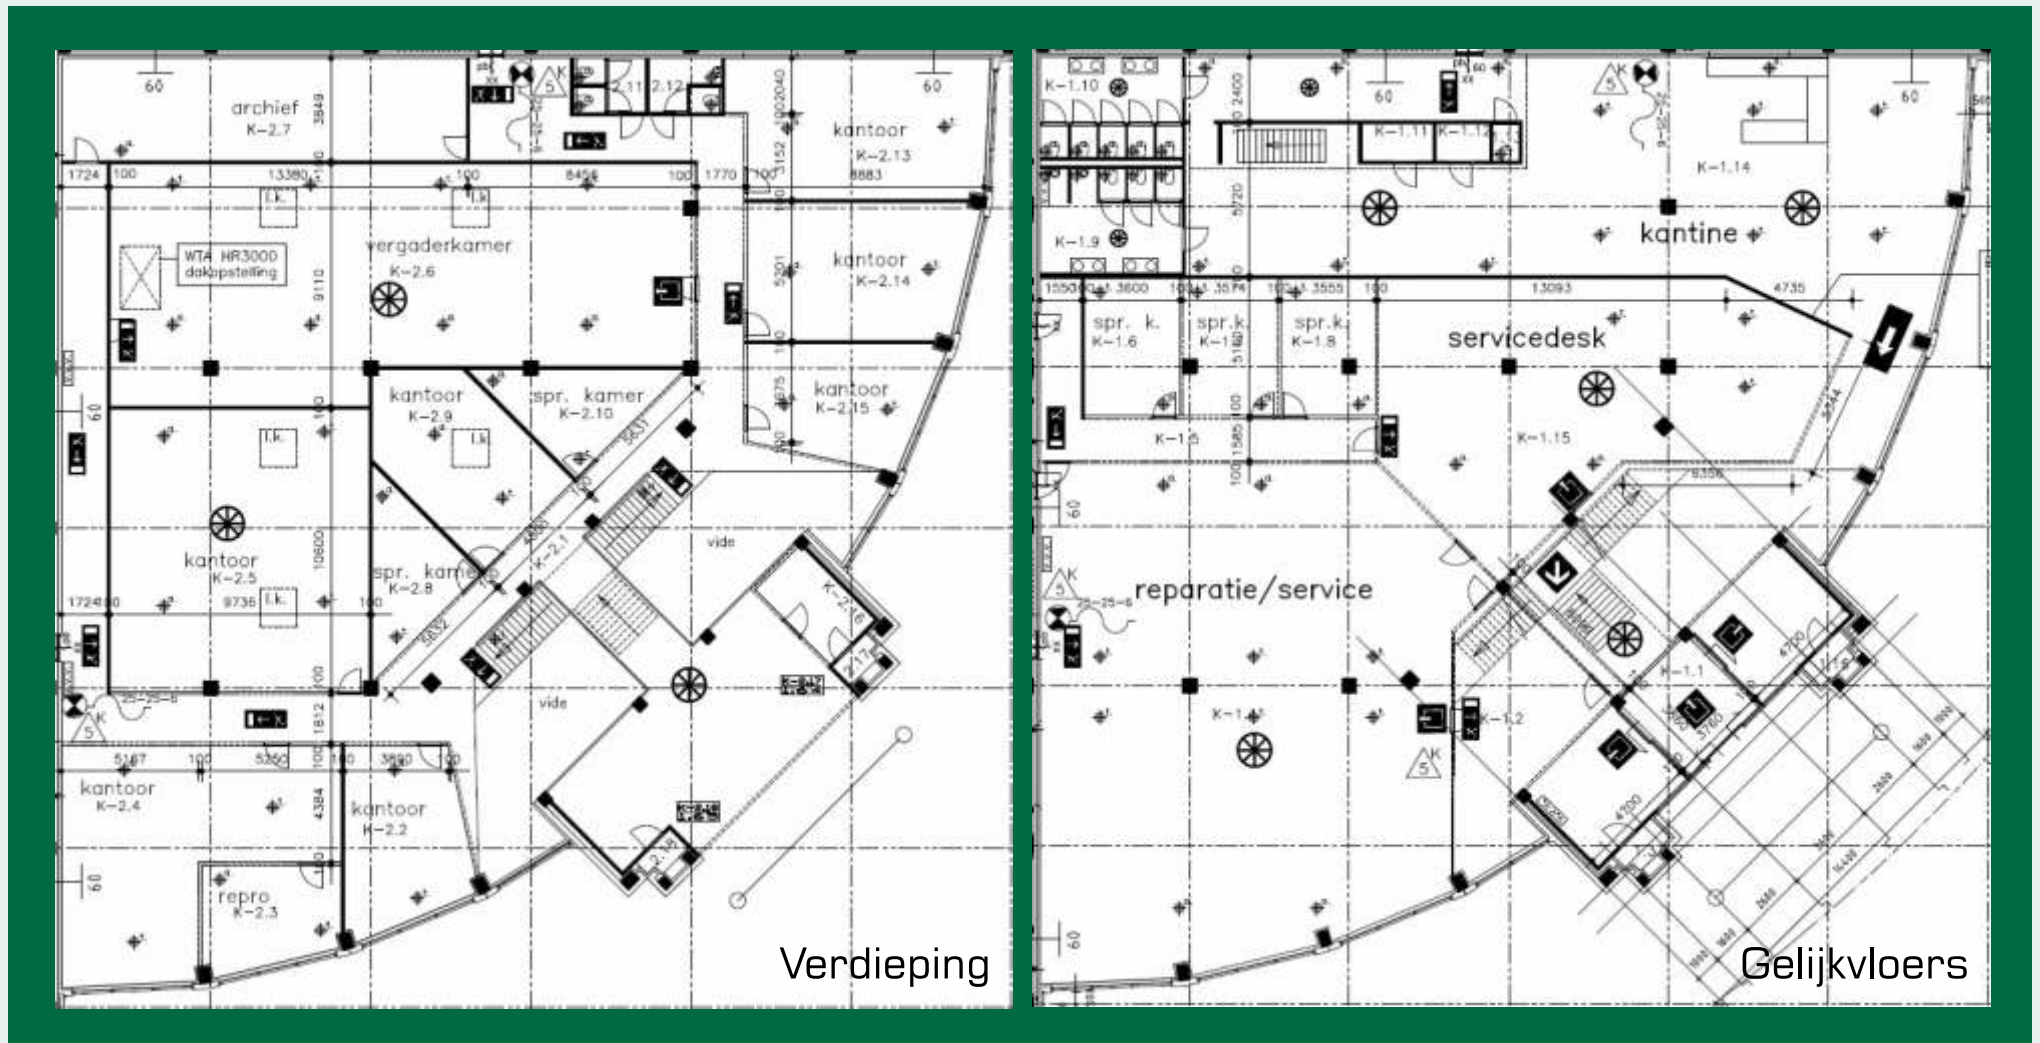

Roosendaal

Location

Industrial zone "Borchwerf I"

Aerial photograph

Gewenten 43, Industrial zone "Borchwerf I"

The building

Facades

The building

Ground floor

The building

Ground floor

The building

Second floor

The building

Office

The building

Office

The building

Parking deck and Advertisement tower

The building

Parking deck and Advertisement tower

The building

Area	Surface area
Offices + Canteen + Reception + Service desk.....	1.980 m ²
Operational floor space: Hall 1 + 2 + 3.....	8.260 m ²
Operational floor space: Hall 2 + 3 Entresol.....	3.024 m ²
Operational floor space: Hall 4 Loading and unloading hall.....	1.000 m ²
Operational floor space: Hall 4 Entresol.....	950 m ²
Outside terrain for guest parking of approx. 50 cars.....	1.600 m ²
Parking deck for approx. 150 cars.....	3.000 m ²
Total surface area	19.814 m²

For a more detailed specification of the surface area refer to www.peetersverhuur.nl/en_hetpand_downloads.html

Specification surface area

The building

The building is equipped with (a.o.):

- Representative entrance.
- Fully furnished office with air-conditioning.
- Large canteen with kitchen.
- Operational space with
 - ventilation and heating system
 - extensive electrical facilities
 - automatic overhead doors.
 - data communication network
- Advertisement tower mast