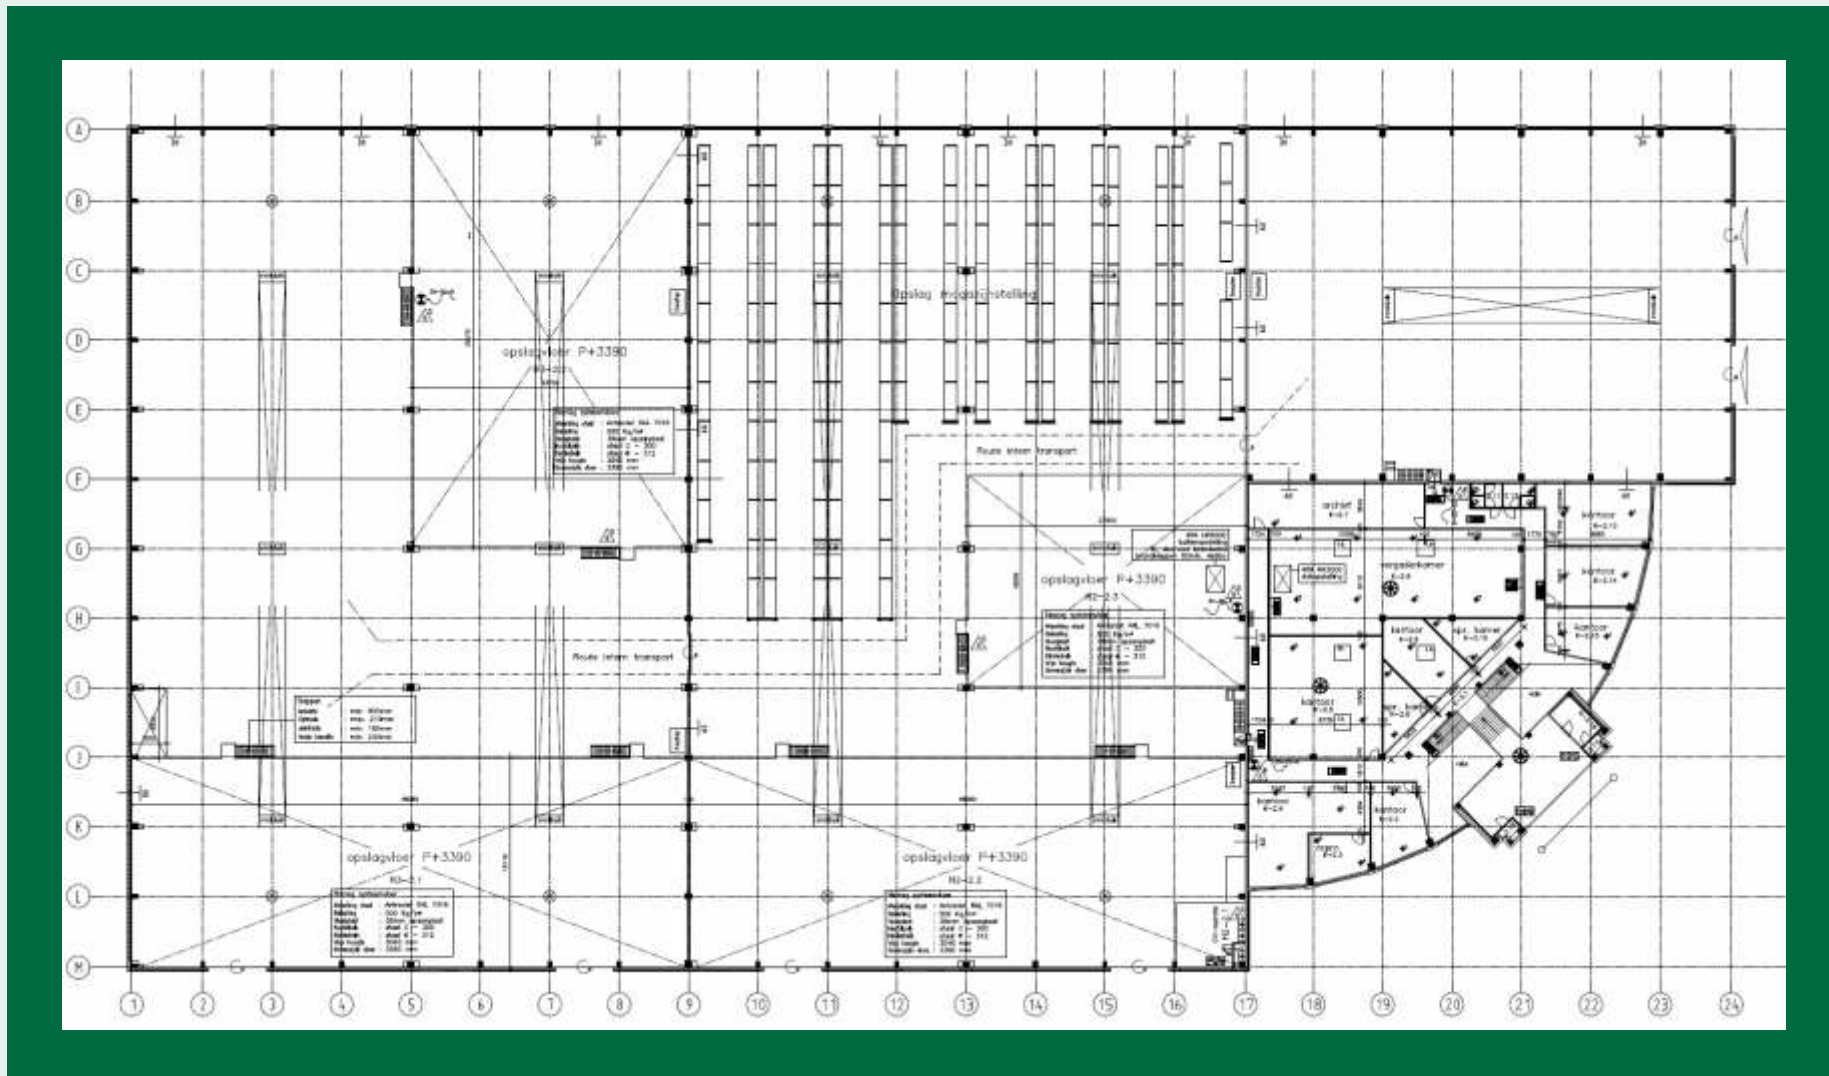

Roosendaal

Location

Industrial zone "Borchwerf I"

Aerial photograph

Gewenten 43, Industrial zone "Borchwerf I"

The building

Facades

The building

Ground floor

The building

Ground floor

The building

Second floor

The building

Office

The building

Office

The building

Parking deck and Advertisement tower

The building

Parking deck and Advertisement tower

The building

Area	Surface area
Offices + Canteen + Reception + Service desk.....	1.980 m ²
Operational floor space: Hall 1 + 2 + 3.....	8.260 m ²
Operational floor space: Hall 2 + 3 Entresol.....	3.024 m ²
Operational floor space: Hall 4 Loading and unloading hall.....	1.000 m ²
Operational floor space: Hall 4 Entresol.....	950 m ²
Outside terrain for guest parking of approx. 50 cars.....	1.600 m ²
Parking deck for approx. 150 cars.....	3.000 m ²
Total surface area	19.814 m²

For a more detailed specification of the surface area refer to www.peetersverhuur.nl/en_hetpand_downloads.html

Specification surface area

The building

The building is equipped with (a.o.):

- Representative entrance.
- Fully furnished office with air-conditioning.
- Large canteen with kitchen.
- Operational space with
 - ventilation and heating system
 - extensive electrical facilities
 - automatic overhead doors.
 - data communication network
- Advertisement tower mast