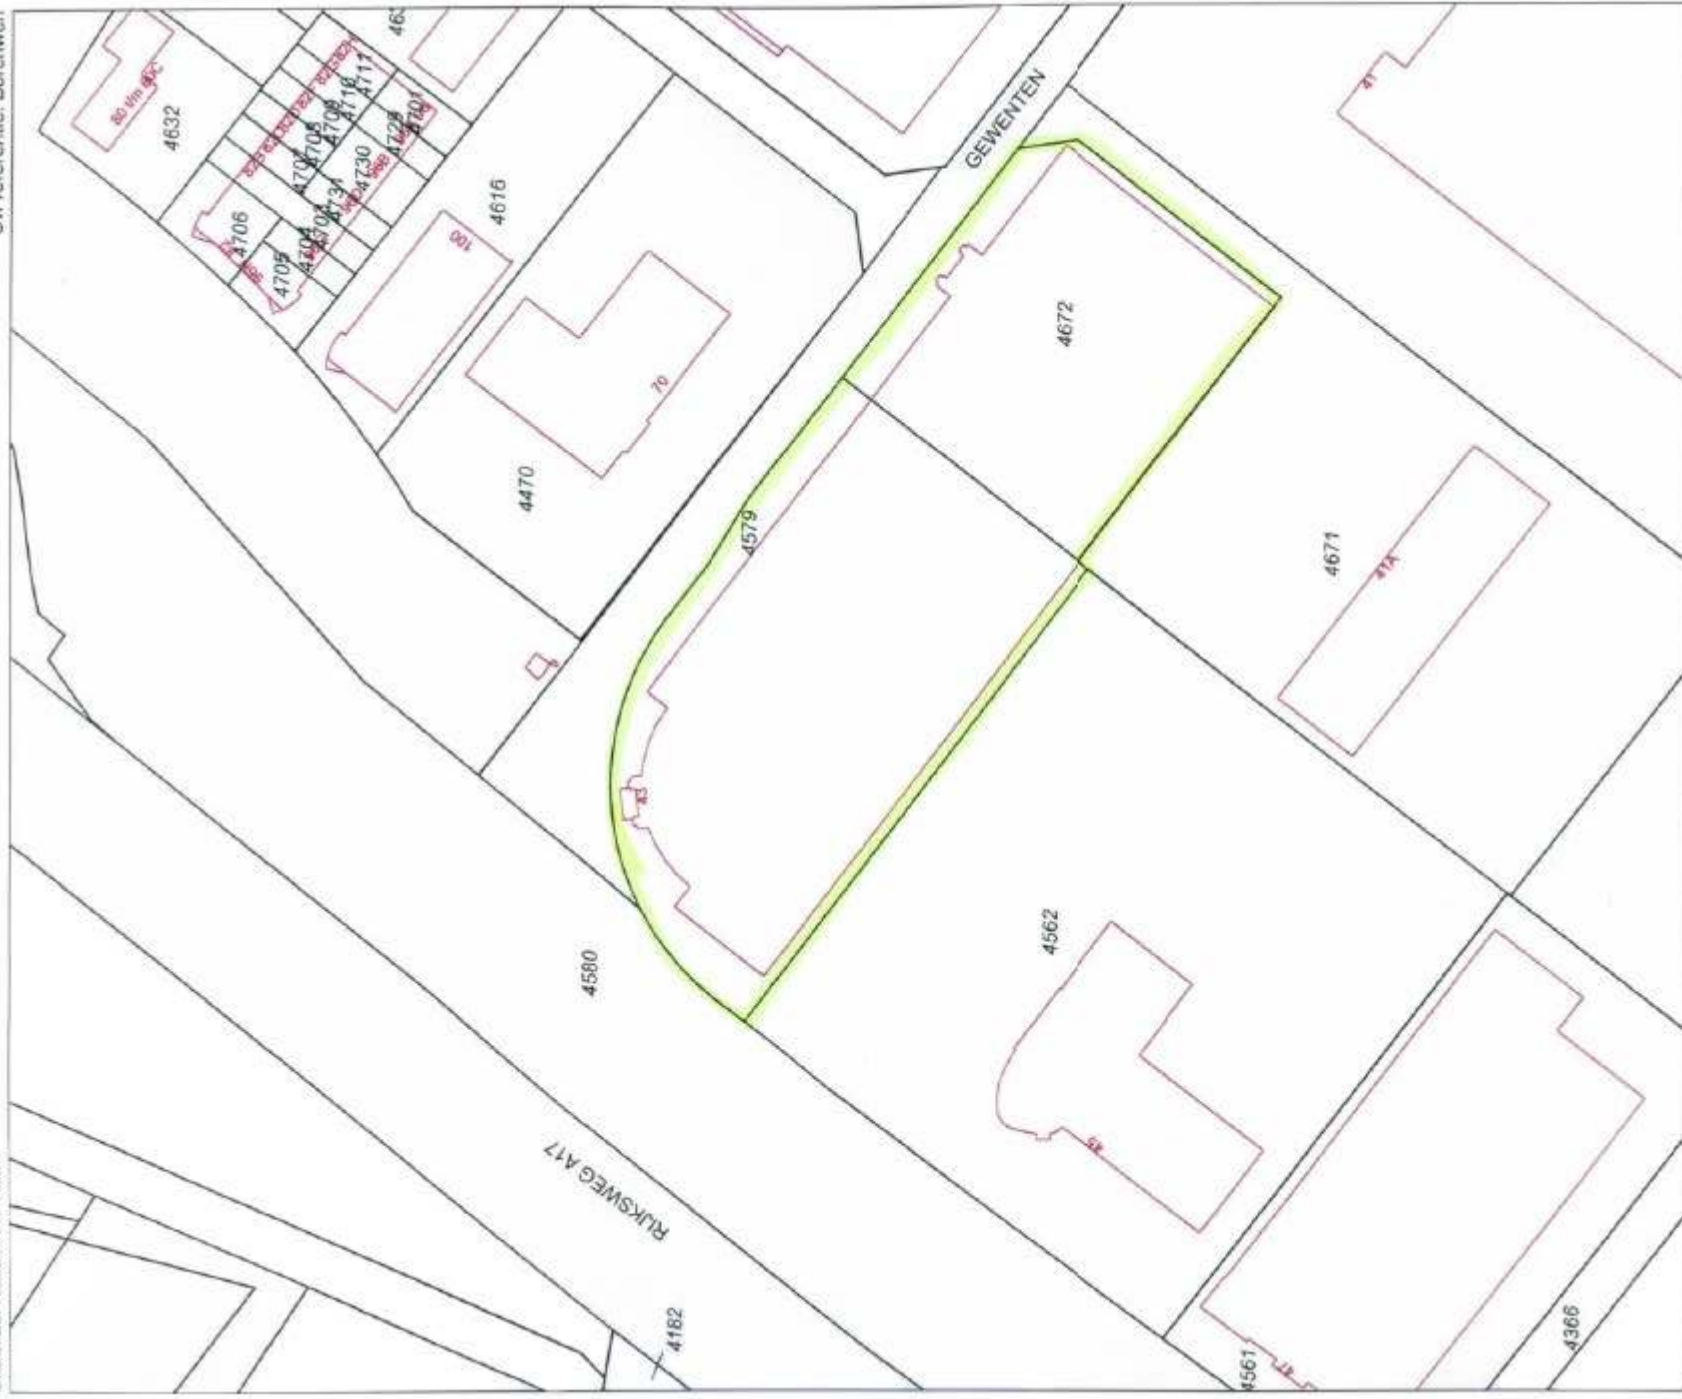

Office

The building

Parking deck and Advertisement tower

The building

Parking deck and Advertisement tower

The building

Area	Surface area
Offices + Canteen + Reception + Service desk.....	1.980 m ²
Operational floor space: Hall 1 + 2 + 3.....	8.260 m ²
Operational floor space: Hall 2 + 3 Entresol.....	3.024 m ²
Operational floor space: Hall 4 Loading and unloading hall.....	1.000 m ²
Operational floor space: Hall 4 Entresol.....	950 m ²
Outside terrain for guest parking of approx. 50 cars.....	1.600 m ²
Parking deck for approx. 150 cars.....	3.000 m ²
Total surface area	19.814 m²

For a more detailed specification of the surface area refer to www.peetersverhuur.nl/en_hetpand_downloads.html

Level of acceptance

Deze kaart is noordgericht

- 12345 Perceelnummer
- 25 Huisnummer
- Kadastreale grens
- Bebouwing
- Overige topografie