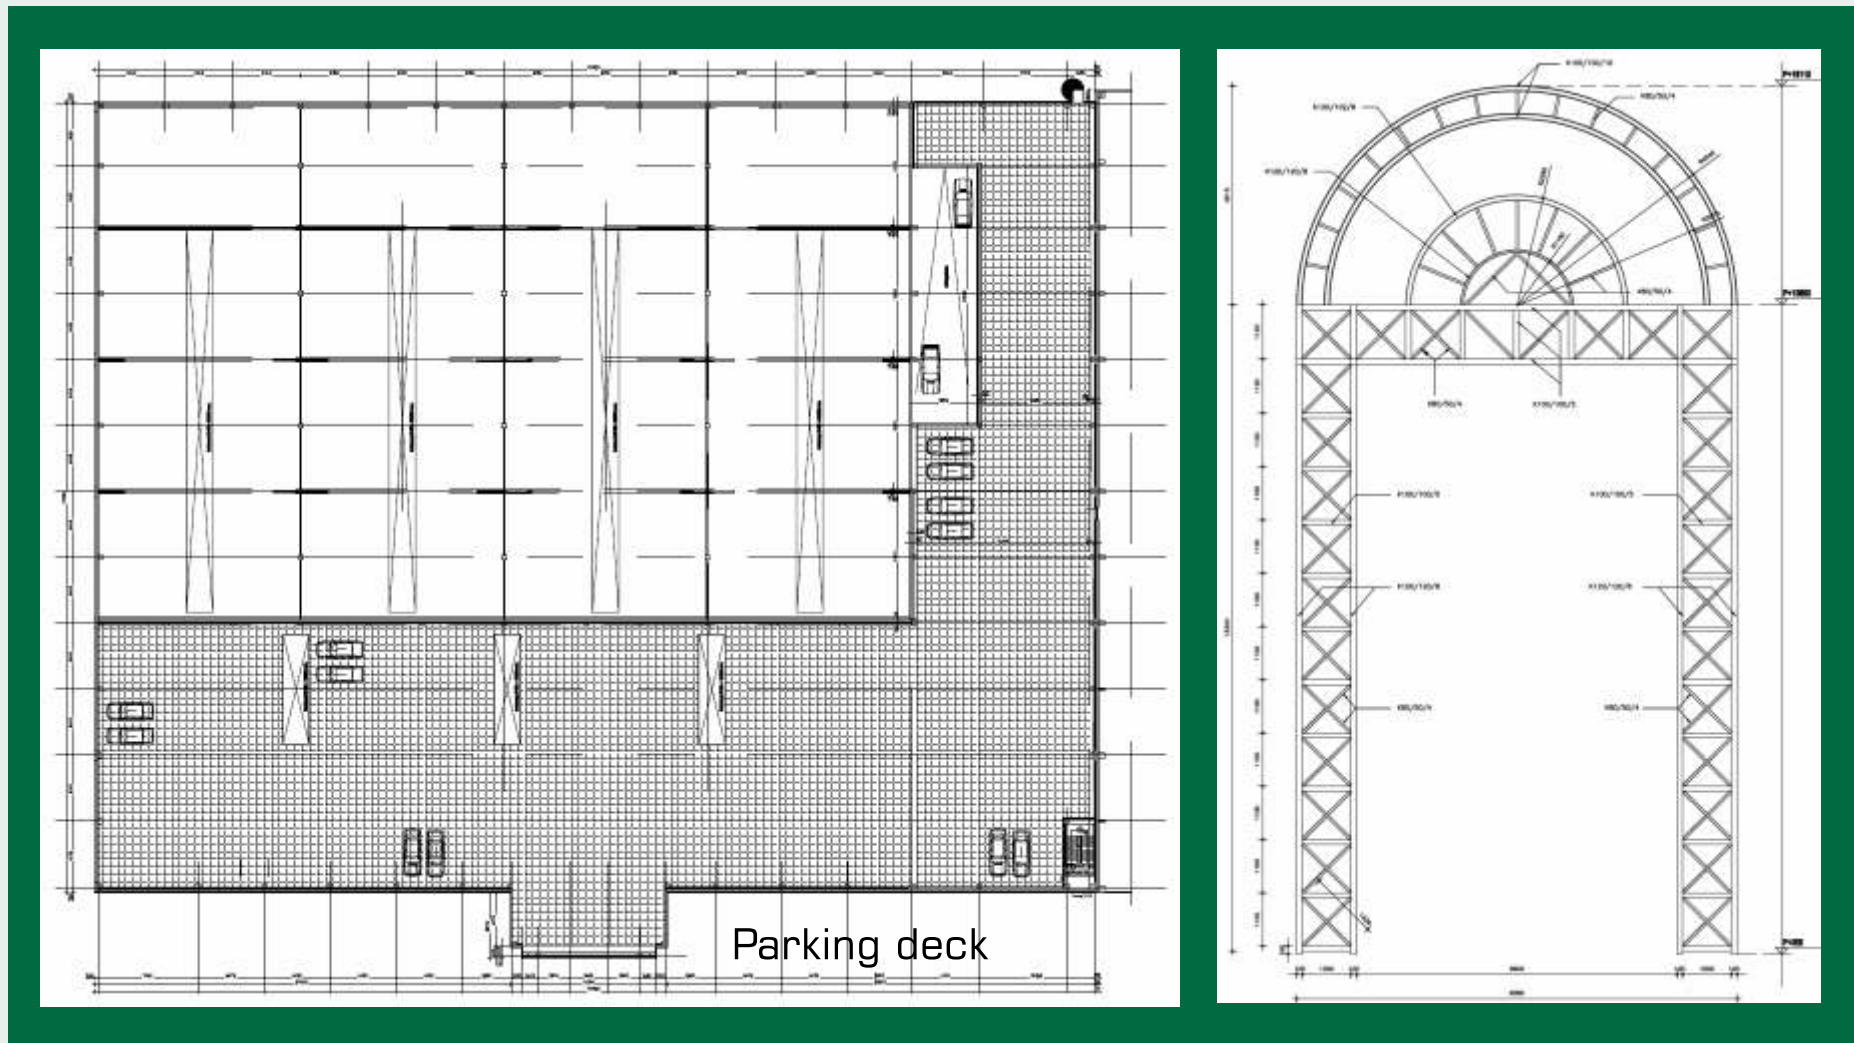

Ground floor

The building

Ground floor

The building

Second floor

The building

Office

The building

Office

The building

Parking deck and Advertisement tower

The building

Parking deck and Advertisement tower

The building

Area	Surface area
Offices + Canteen + Reception + Service desk.....	1.980 m ²
Operational floor space: Hall 1 + 2 + 3.....	8.260 m ²
Operational floor space: Hall 2 + 3 Entresol.....	3.024 m ²
Operational floor space: Hall 4 Loading and unloading hall.....	1.000 m ²
Operational floor space: Hall 4 Entresol.....	950 m ²
Outside terrain for guest parking of approx. 50 cars.....	1.600 m ²
Parking deck for approx. 150 cars.....	3.000 m ²
Total surface area	19.814 m²

For a more detailed specification of the surface area refer to www.peetersverhuur.nl/en_hetpand_downloads.html

Specification surface area

The building

The building is equipped with (a.o.):

- Representative entrance.
- Fully furnished office with air-conditioning.
- Large canteen with kitchen.
- Operational space with
 - ventilation and heating system
 - extensive electrical facilities
 - automatic overhead doors.
 - data communication network
- Advertisement tower mast